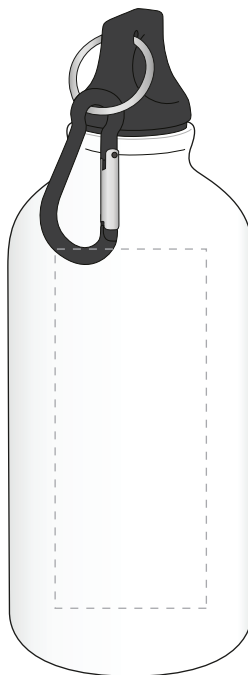

Your Ref:  
Our Ref:

Quantity:  
Version: 1

Product Code: MG4012  
Product Colour: WHITE

**PRINTING CONCERNS:****PRODUCT INFO: LOGO MAY NOT LINE UP TO SIPPER**

- Logos will be directly opposite
- Logos will NOT be directly opposite

We stock this item in the following colours

**PANTONE REFERENCE(S)**

- Engraving

ARTWORK SCALE 50%

Product Image for visualisation  
- colours may vary

The dashed line is to demonstrate print area and will not appear on your printed item